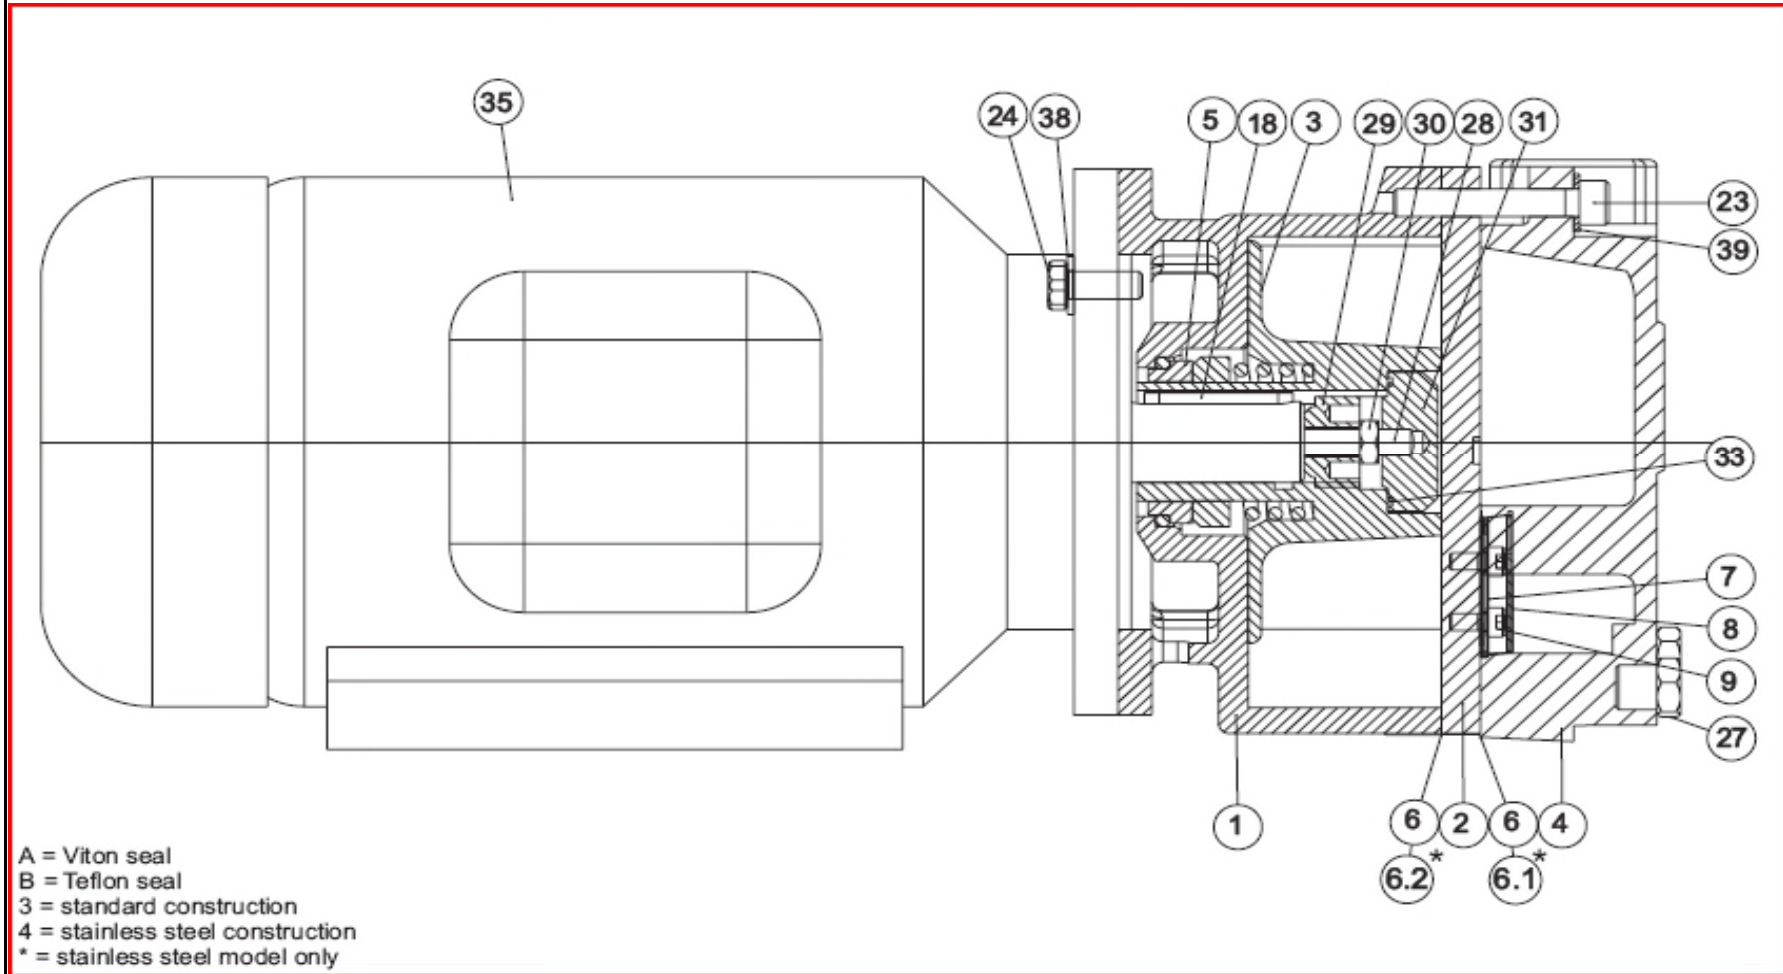

LIQUID RING VACUUM PUMPS

Cross Sectional Drawing

TITAN Series Single-stage Motor-mounted

Liquidring Vacuum Pump

DV0035DB-MA3-SGL

DV0035DB-MA3-SGL

**LIQUID RING VACUUM PUMPS**

Spare parts lists

TITAN Series Single-stage Motor-mounted
Liquidring Vacuum Pump
DV0035DB-MA3-SGL**Kits**

Item#	Part No.	Description	Material	Minor	Major	Qty
1	C000916	Casing				1
2	1000-0229-M00	Port Plate				1
3	C005211	Impeller				1
4	1000-0115-M00	Cover				1
5	6220-0035-000	Mechanical Seal		Included	Included	1
6	3500-0050-001	Liquid Gasket		Included	Included	1
7	P7390-2007-879	Variport Valve			Included	1
8	1000-0080-M00	Valve Plate				1
9	3830-0000-000	Washer			Included	2
9	3821-0005-000	Screw				2
18	4610-2008-207	Impeller Key			Included	1
23	3821-0008-050	Screw				5
24	3821-0008-001	Screw				4
27	3085-0025-025	Plug				2
28	1000-0090-M00	Stud			Included	1
29	1000-0089-M00	Adjusting Nut			Included	1
30	3810-0008-000	Nut			Included	1
31	1000-0091-M00	Impeller Nut			Included	1
33	5320-1307-000	O-ring		Included	Included	1
35	5015-0030-###	Motor (Varies Based on Voltage)				1
38	3830-00M8-000	Washer				4
39	3830-00M8-000	Washer				5
	4700-2000-010	Minor Repair Kit (Seal Kit)				
	4700-1000-010	Major Repair Kit				