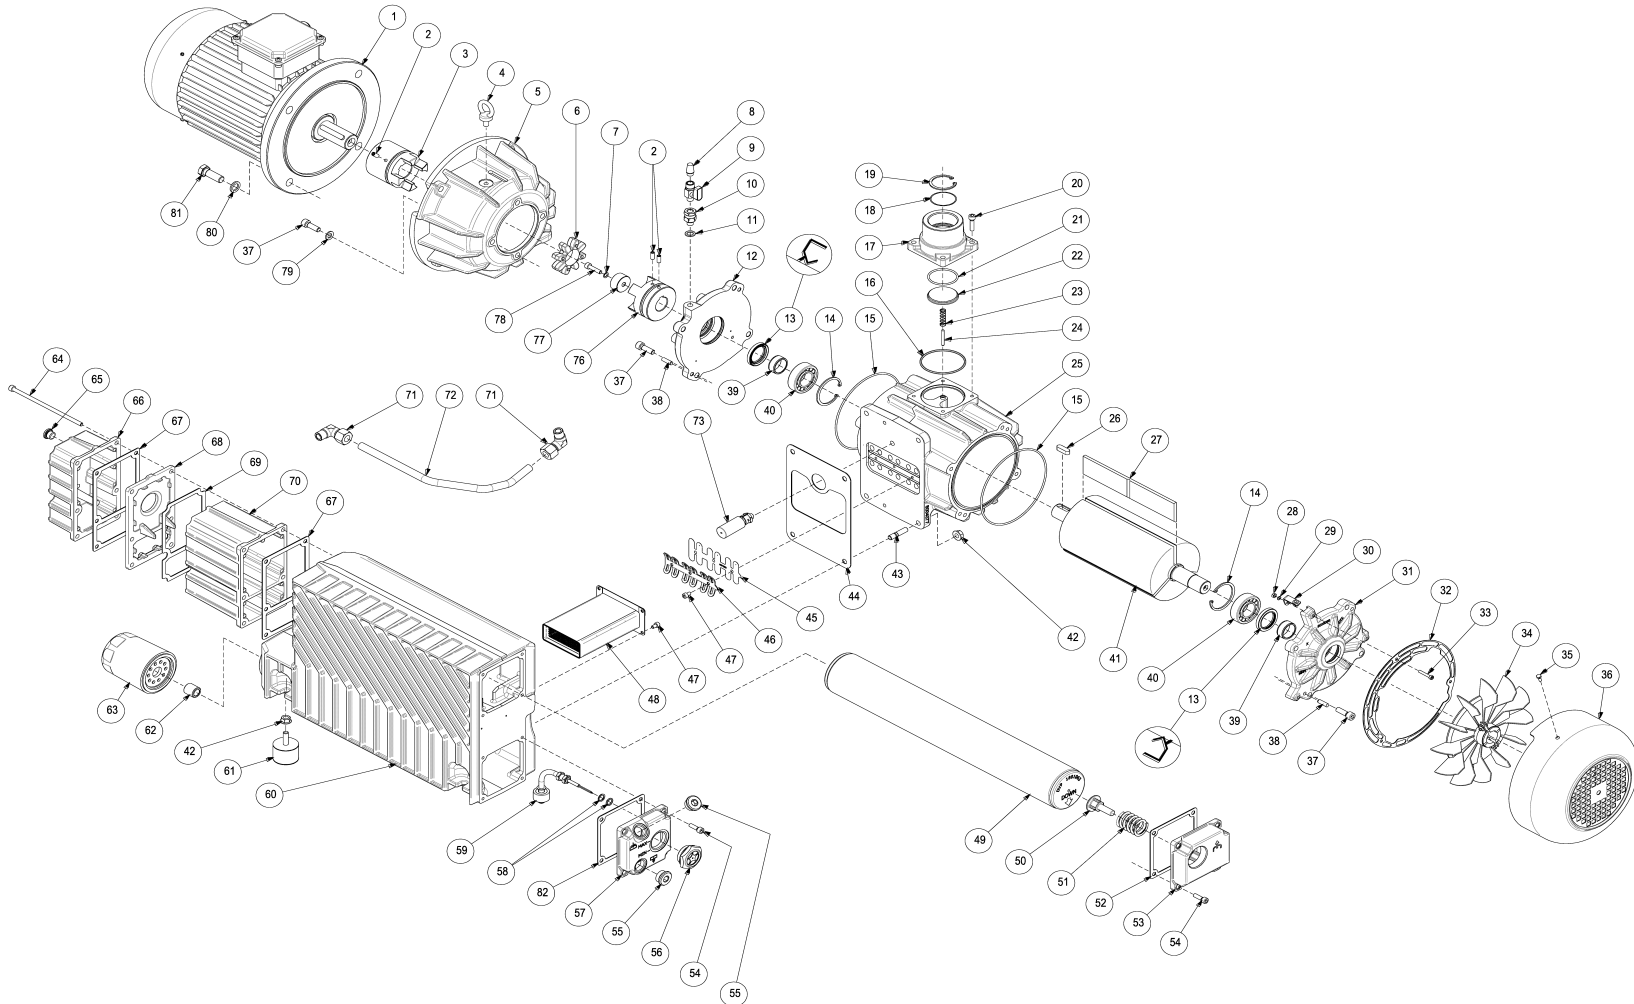

ROTARY VANE VACUUM PUMPS

Exploded View

**DuraVane
Oil-Lubricated
RVL111H (RVL111H-XX)**

RVL111H (RVL111H-XX)

PAGE	DATE	DRAWN BY	REV
1	8/2/2019	RHC	C

ROTARY VANE VACUUM PUMPS

Spare Parts List

DuraVane
Oil-Lubricated
RVL111H (RVL111H-XX)

Kits

Item#	Part No.	Description	Minor	Major	Qty
1		Electric Motor			1
2	0105011	Screw			3
3	3801033	Coupling			1
4	0403003	Eyebolt			1
5	4302037	Motor Flange			1
6	1901008	Coupling Element		X	1
7		Lock Washer			1
8	1802008	Sintered Filter		X	1
9	2107022	Gas Ballast Valve			1
10	9007031	Gas Ballast Adapter			1
11	0305005	Copper Washer			1
12	3201049	Rear Cover			1
13	0908004	Shaft Seal		X	2
14	501003	Circlip			2
15	1001060	O-Ring		X	2
16	1001074	O-Ring		X	1
17	4508060	Inlet Port			1
18	4503026	Inlet Filter		X	1
19	0501015	Circlip			1
20	0101024	Cylindrical Head Screw			4
21	1001033	O-Ring		X	1
22	1703028	Inlet Valve Plate			1
23	4701034	Spring		X	1
24	0601013	Cylindrical Pin			1
25	3001149	Body Pump			1
26		Key			1
27	3302048	Vane		X	3
28	0201001	Nut			3
29		Washer			3
30	4801050	Support Bracket			3
31	3201048	Front Cover			1
32	4602049	Protection Grid			1
33		Cylindrical Head Screw			3
34	1602041	Fan			1
35	0102003	Hexagonal Head Screw			3
36	3704010	Fan Cover			1
37	0101036	Cylindrical Head Screw			12
38		Cylindrical Pin			4
39	4810009	Bearing			2
40	2401008	Bearing			2
41	3105004	Rotor			1
42	0204003	Flanged Nut			7

Note: Some parts may be optional based on the model

935 SOUTH WOODLAND AVENUE, MICHIGAN CITY, IN 46360-5672 TOLL-FREE: 888-925-5444 TEL.: 219-861-0661 FAX: 219-861-0662 Please visit our website: www.dekkervacuum.com	PAGE	DATE	DRAWN BY	REV
	2	8/2/2019	RHC	C